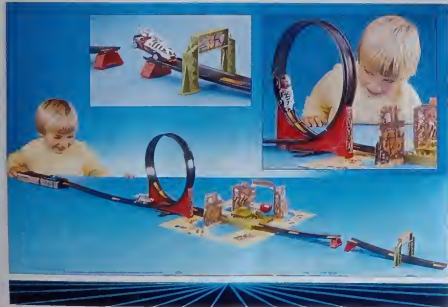

M.O.R.G.

RoadBlasters RUN THE GAUNTLET

ROADBLASTERS RUN THE GAUNTLET

Matchbox RoadBlasters Run the Gauntlet is a new, exciting, and challenging toy for young boys. It's a compact range of innovative quality action vehicles that can be used in a variety of ways. The vehicles are designed to be used in a variety of ways, and the variety of ways is limited only by your imagination. Run the Gauntlet is a new, exciting, and challenging toy for young boys.